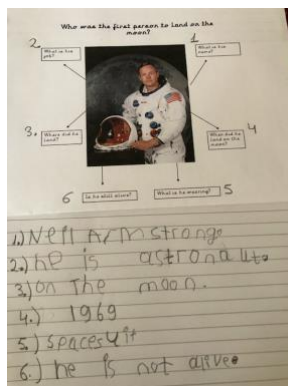

Remote Learning

Again, well done to all the children for working so hard this term. They have adapted brilliantly to this new way of working and we are all blown away by the effort they are putting into their work. Here are a few examples of the excellent work that has been submitted.